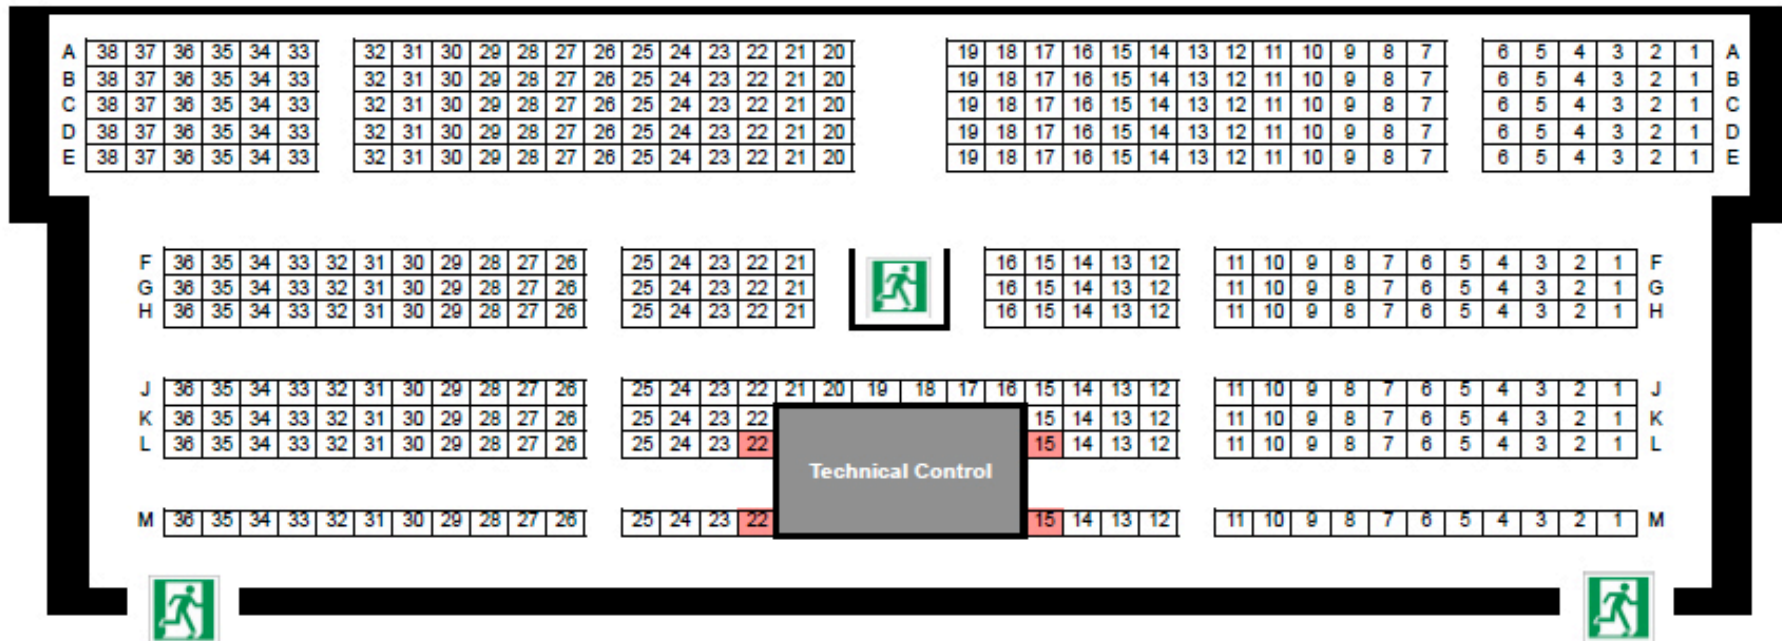

# GREAT HALL

THE PEOPLE'S PALACE

## Seating Plan - Balcony Level

Balcony capacity = 412 Seats  
(4 have restricted view)

Front

Back

■ = Restricted view